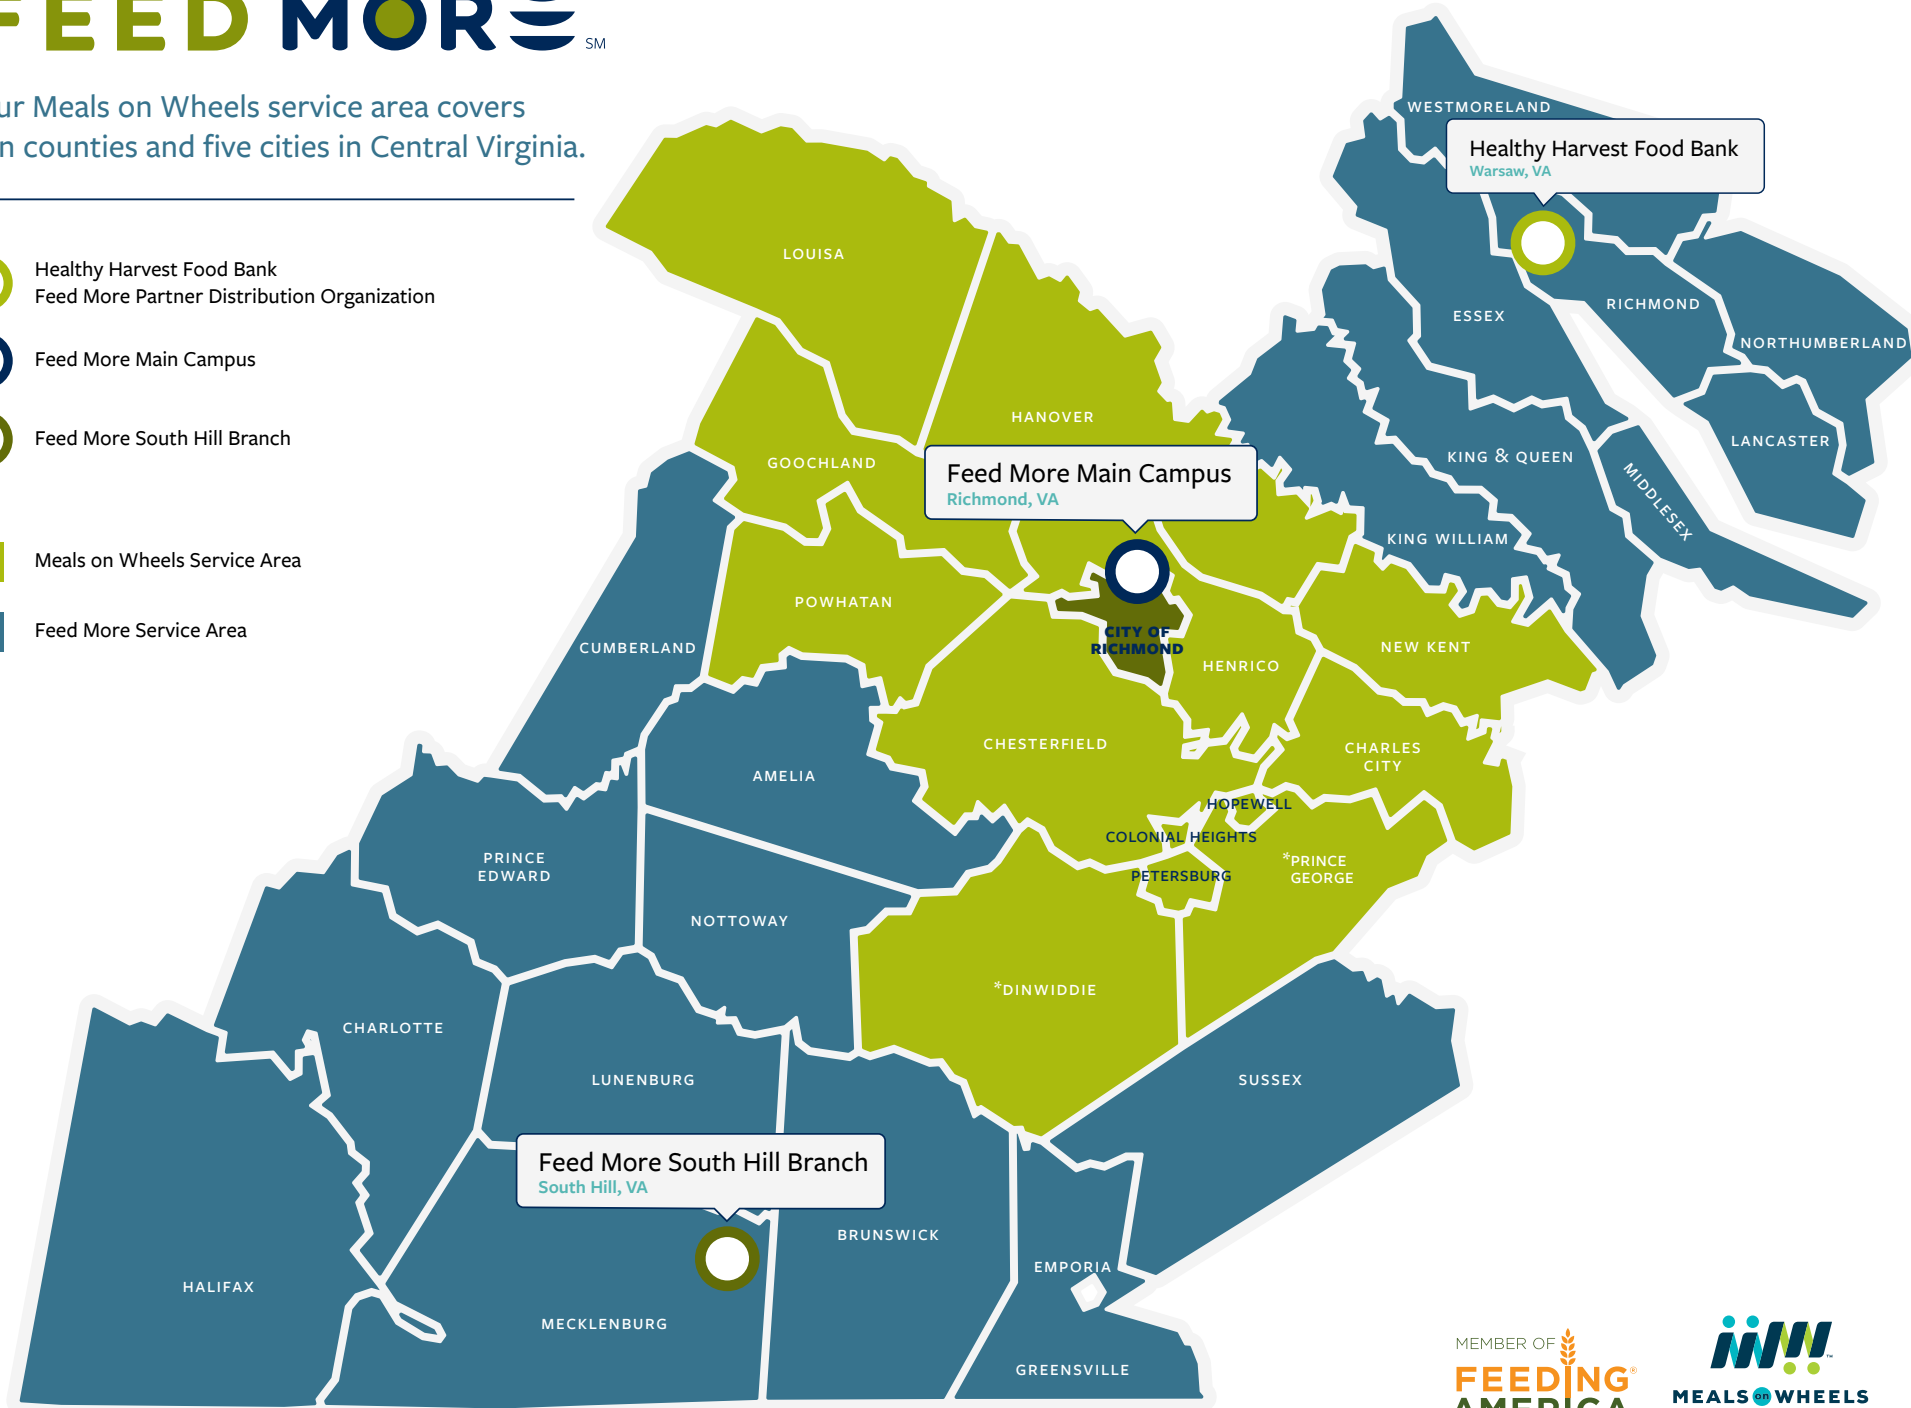

FEED MORE

Our Meals on Wheels service area covers ten counties and five cities in Central Virginia.

-  Healthy Harvest Food Bank
Feed More Partner Distribution Organization
-  Feed More Main Campus
-  Feed More South Hill Branch
-  Meals on Wheels Service Area
-  Feed More Service Area

*servicing limited communities in these localities